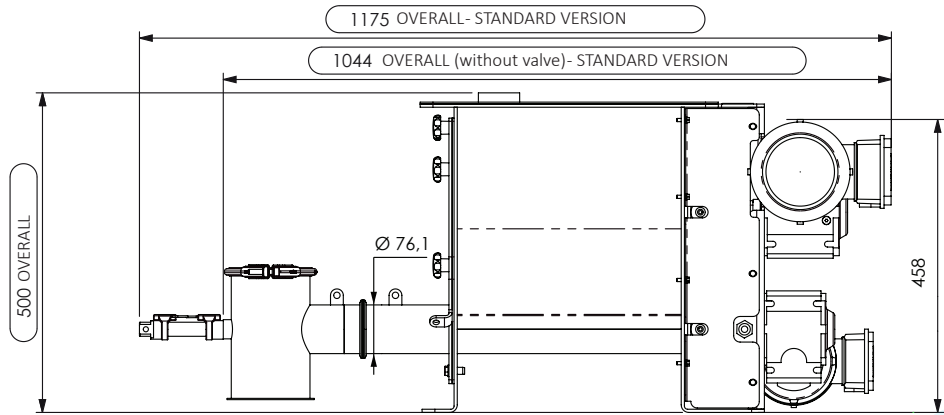

Feeder D12

contact@palamatic.fr
+33(0)2 99 86 06 22

WITHOUT FORCED VENTILATION FOR SCREW FEEDER ENGINE

WITH FORCED VENTILATION FOR SCREW FEEDER ENGINE