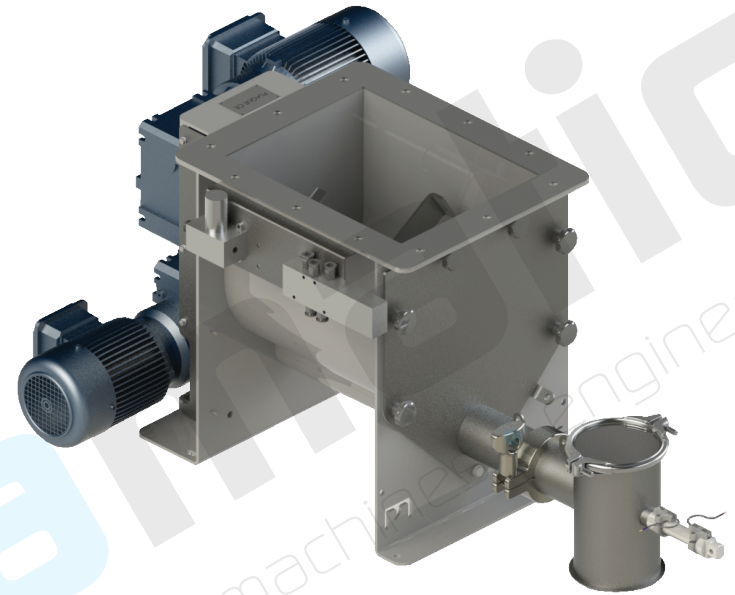

Feeder D12

contact@palamatic.fr
+33(0)2 99 86 06 22

WITHOUT FORCED VENTILATION FOR SCREW FEEDER ENGINE

WITH FORCED VENTILATION FOR SCREW FEEDER ENGINE